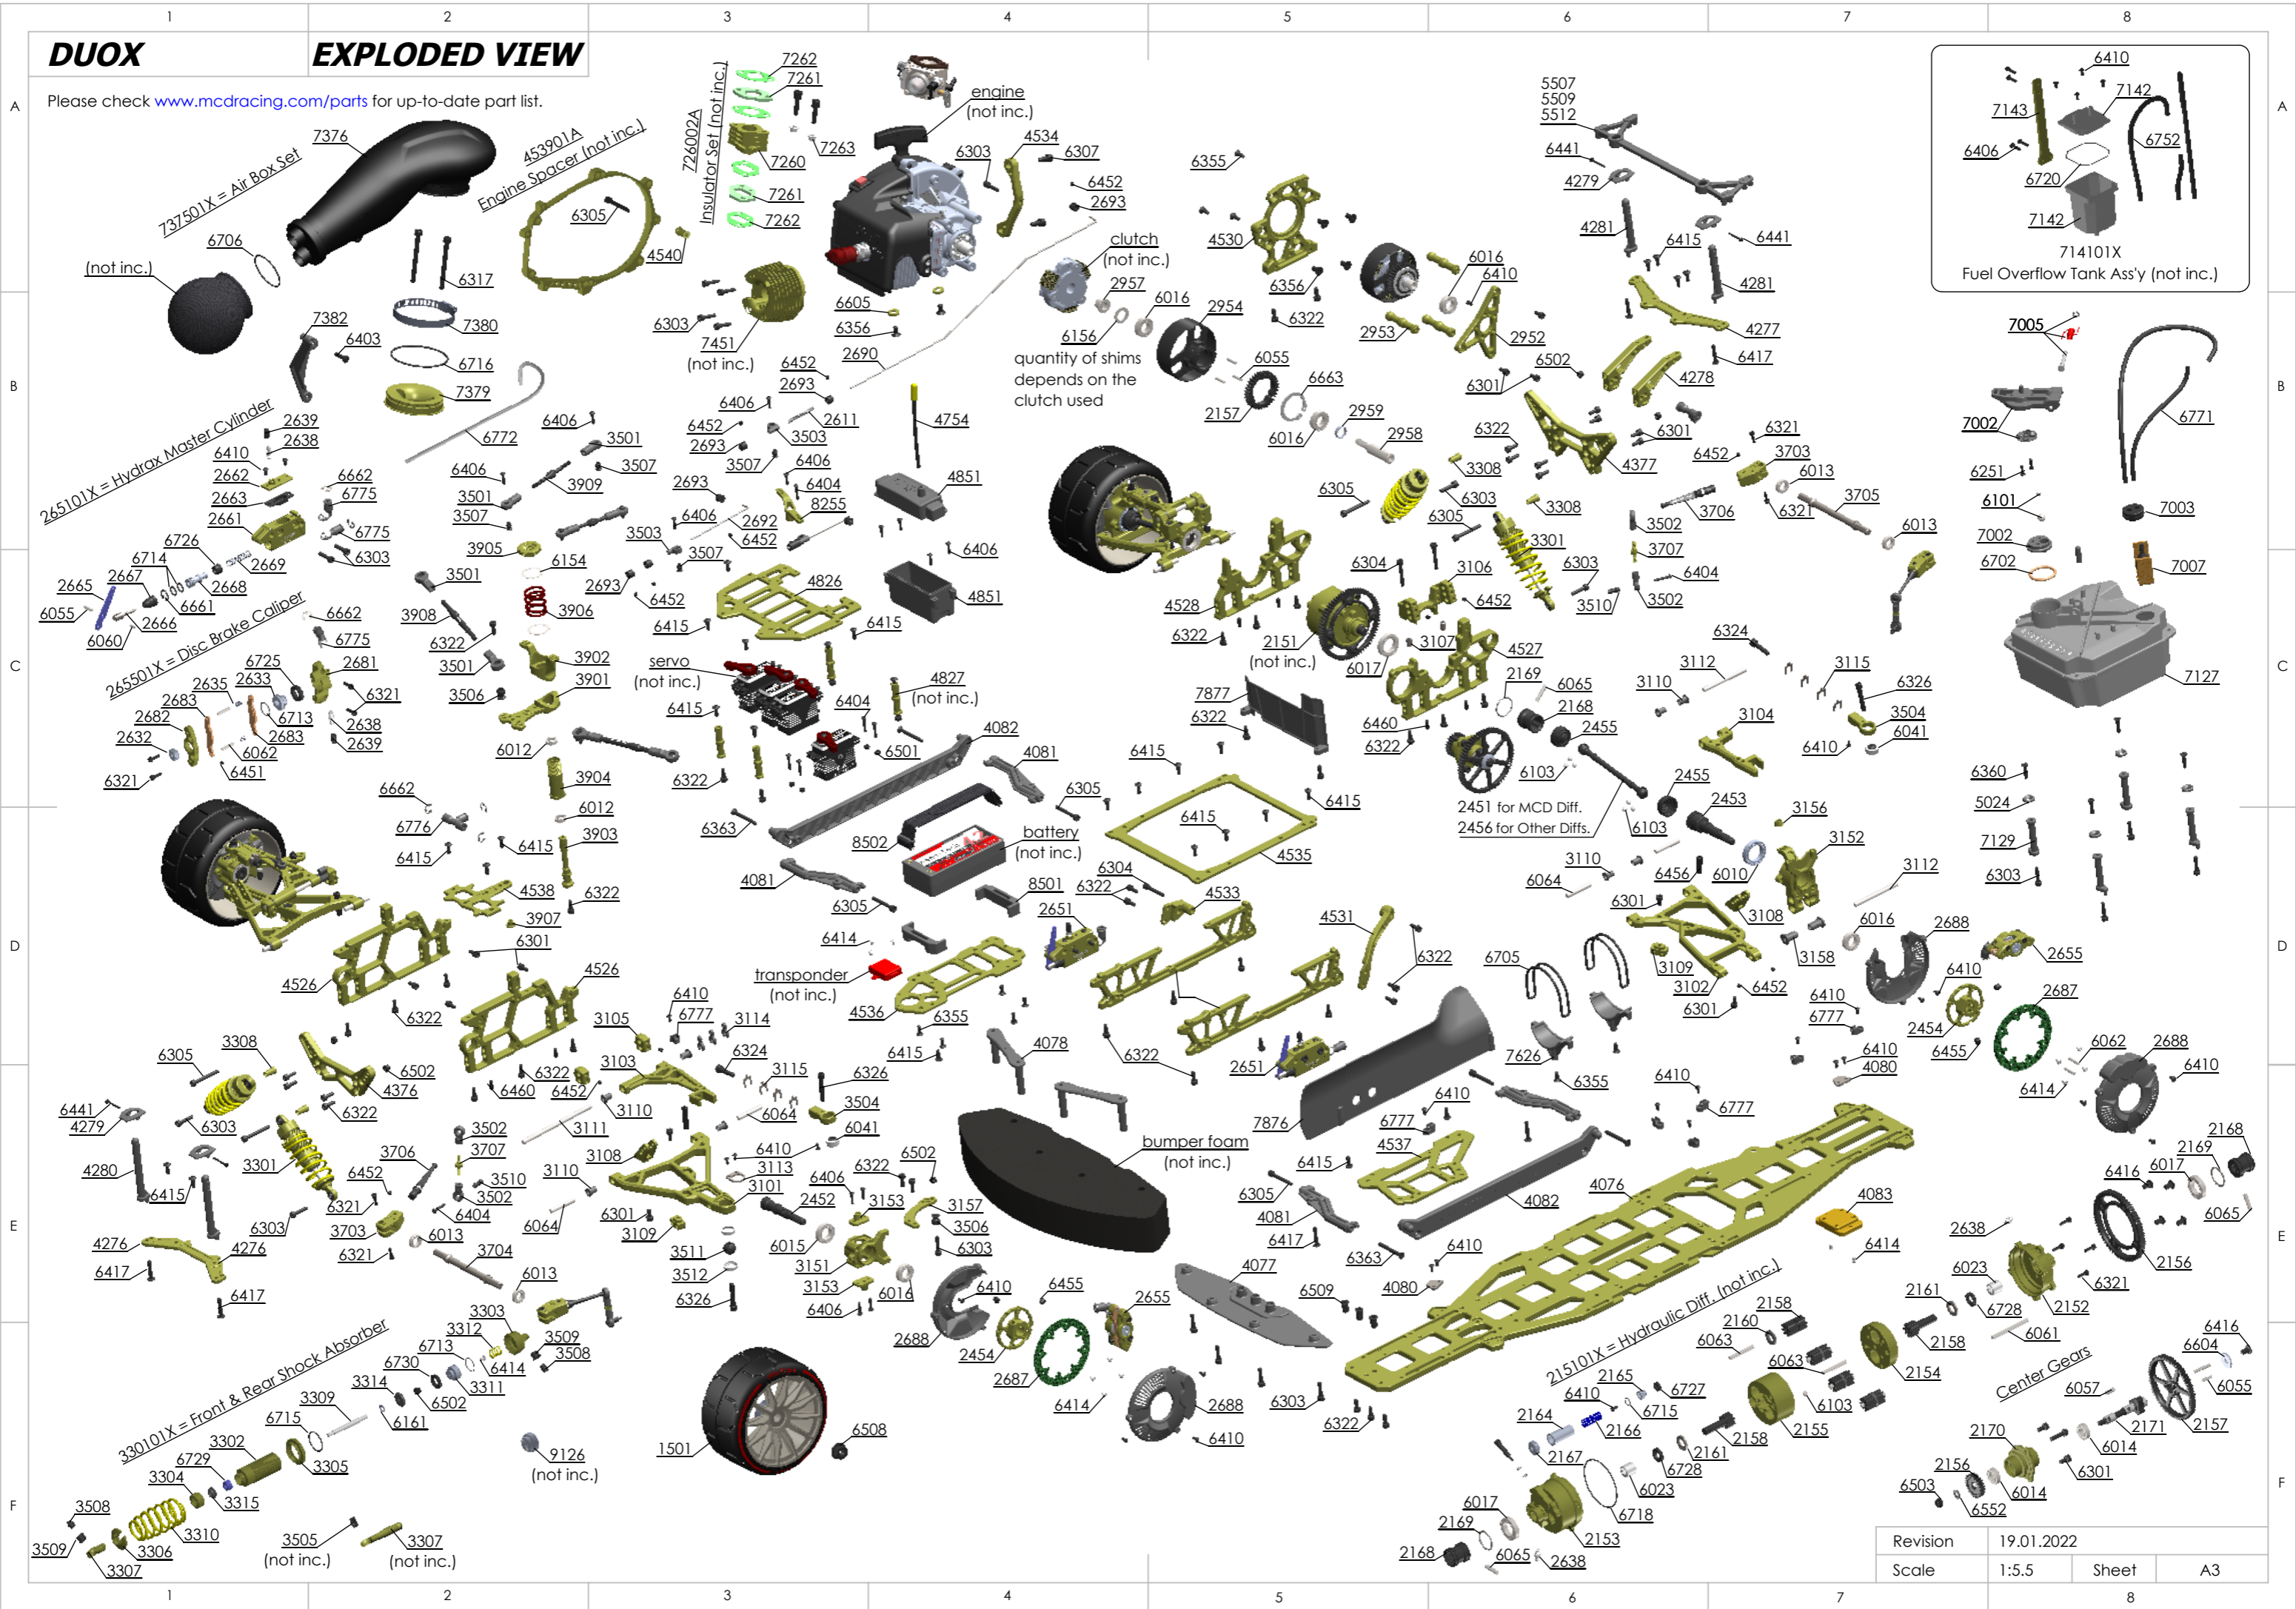

DUOX

EXPLODED VIEW

Please check www.mcdracing.com/parts for up-to-date part list.

Revision	19.01.2022
Scale	1:5.5
Sheet	A3