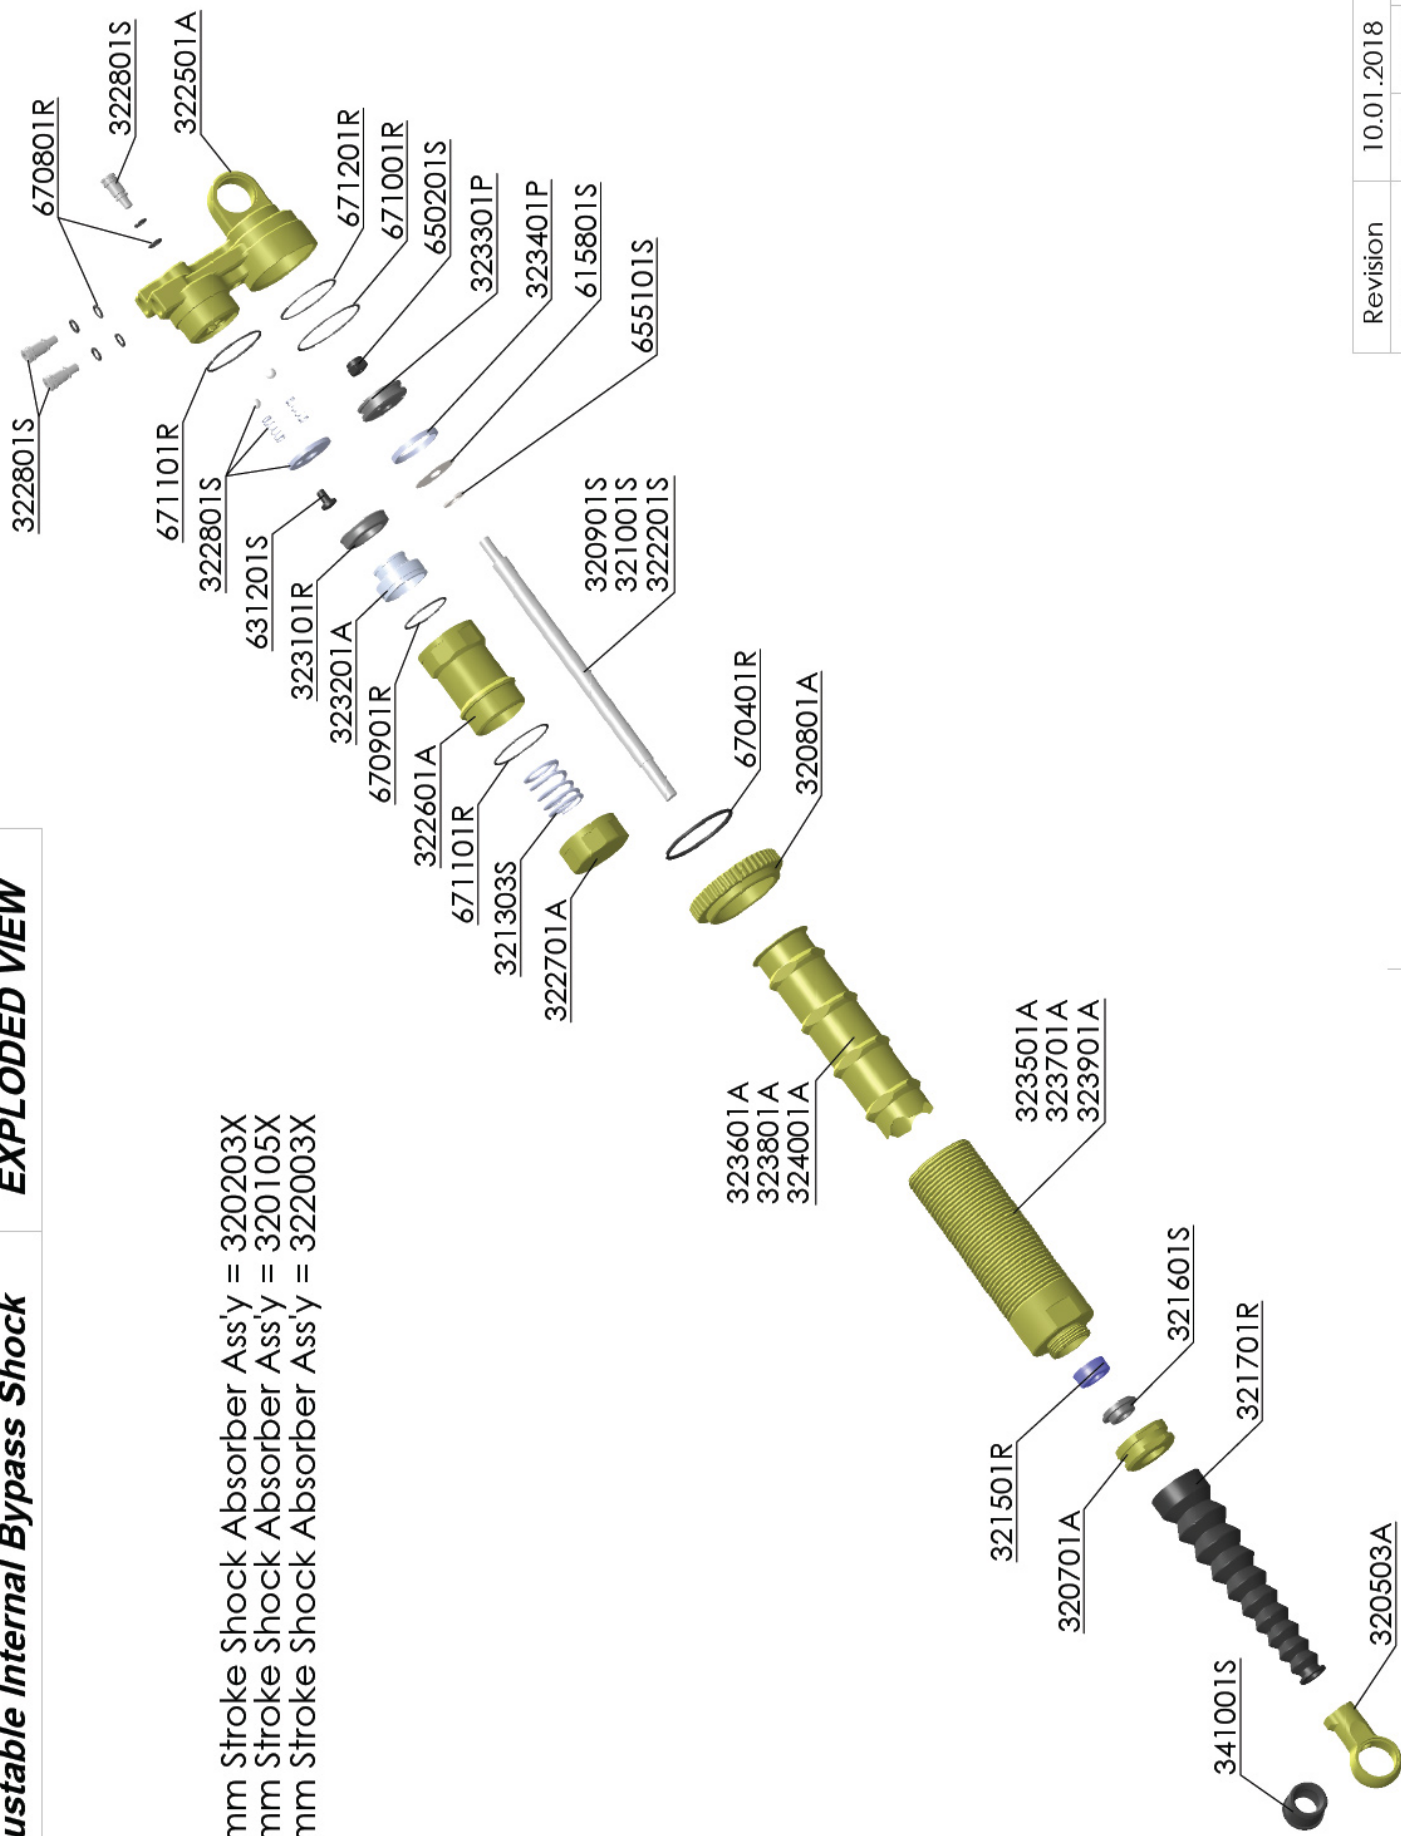

MCD Adjustable Internal Bypass Shock

EXPLODED VIEW

64 mm Stroke Shock Absorber Ass'y = 320203X
 47 mm Stroke Shock Absorber Ass'y = 320105X
 26 mm Stroke Shock Absorber Ass'y = 322003X

Revision	10.01.2018
Scale	1:2.6 Sheet A4
	7
	8